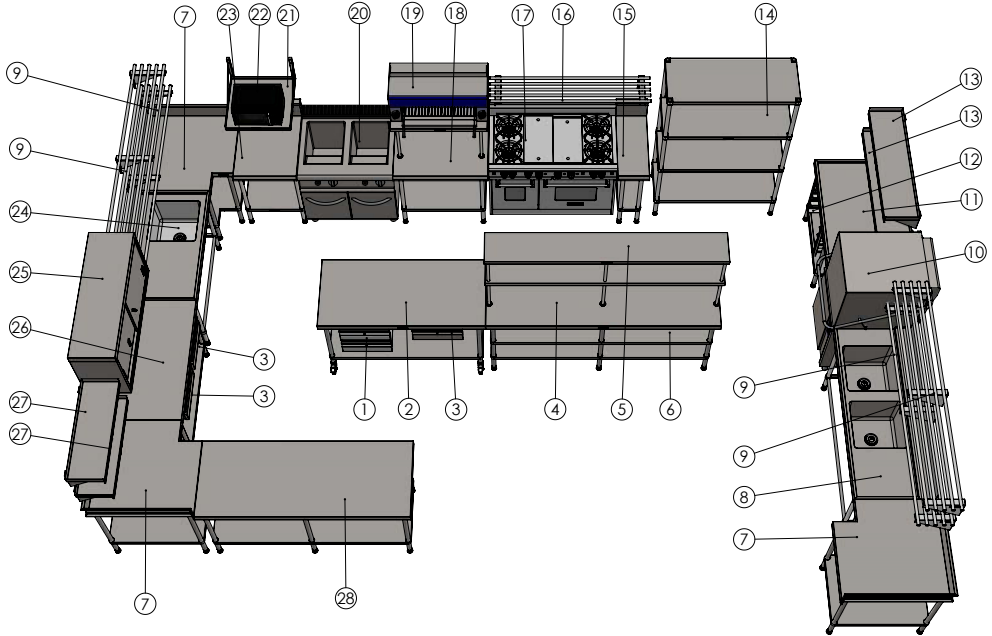

Quality, Availability, Value

simply

Modular Sinks, Tables & Shelving

the best system

SAMPLE KITCHEN DRAWING

ITEM NO.	PART NUMBER	DESCRIPTION	QTY.
1	19-2	2 TIER DRAWER	1
2	03-7-1500	WORK BENCH MOBILE	1
3	19-1	SINGLE TIER DRAWER	3
4	01-7-2100	WORK BENCH	1
5	13-2100	DOUBLE BENCH OVERSHELF	1
6	21-US-7-2100	UNDERSHELF	1
7	04-7-0900	CORNER WORK BENCH 900mm	3
8	09-7-1650R	DOUBLE BOWL DISHWASH ENTRY 1650R	1
9	11-2100	PIPE WALL SHELF 2100mm	4
10	BY OTHERS	DISHWASHER	1
11	07-7-1200L	DISHWASH OUTLET BENCH 1200mm	1
12	36-DBC	DISHWASH BASKET CASSETTE	1
13	10-1200	SOLID WALL SHELF	2
14	17-SS-1200	ADJUSTABLE STORAGE SHELIVING 4 TIERS	1
15	31-B5-0300	BLUE SEAL INFILL BENCH	1
16	11-1500	PIPE WALL SHELF 1500mm	1
17	BY OTHERS	RANGE	1
18	18-B5	BLUE SEAL SAMANDER BENCH	1
19	BY OTHERS	SALAMANDER GRILL	1
20	BY OTHERS	DOUBLE FRYER	1
21	28-MW-0580	MICROWAVE/APPLIANCE SHELF	1
22	BY OTHERS	MICROWAVE OVEN	1
23	31-B5-0600	BLUE SEAL INFILL BENCH	1
24	05-7-1200R	SINK BENCH WITH SPLASH BACK	1
25	29-WC-1200	WALL CUPBOARD	1
26	02-7-1200	WORKBENCH WITH SPLASHBACK	1
27	10-0900	SOLID WALL SHELF	2
28	01-7-1800	WORK BENCH	1