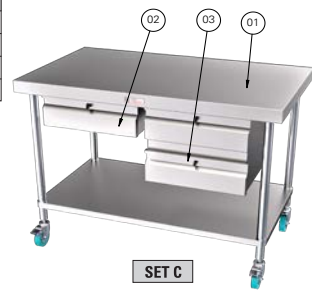

SET C		
ITEM NO.	PART NO.	DESCRIPTION
01	03-7-1200	Workbench Mobile
02	19-1	Single Tier Drawer
03	19-2	Double Tier Drawer