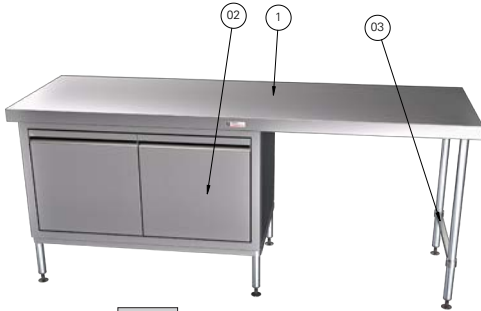

Modular Sinks, Tables & Shelving Specification

SPECIFICATIONS 600 & 700 SERIES

Tops

- 1.2mm 304 stainless steel no.4 finish

Core

- 3.0mm zincalume

Frames/Legs

- 38mm Dia round stainless steel tube stain polished 1.2mm thick.
- Bench height: 900mm

Undershelves

- 1.2mm stainless steel, no. 4 finish, top hat reinforcement

Bowls

- 1.2mm fully-welded and polished
- 450 x 450 x 300mm deep bowls in all benches to accept 90mm sink waste
- 600 x 450 x 300mm deep bowls in 06-6-2400 and 06-7-2400 only

Why Modular matters

- Delivered in flat packaging for easy portability and site access.
- Simple assembly and installation.
- The Modular System is designed to suit a variety of applications.