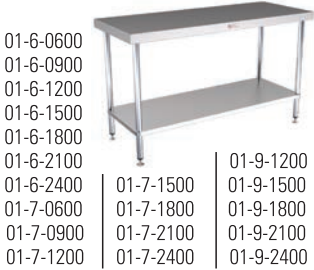

1. Workbench

01-6-0600
01-6-0900
01-6-1200
01-6-1500
01-6-1800
01-6-2100
01-6-2400
01-7-0600
01-7-0900
01-7-1200

01-7-1500	01-9-1200
01-7-1800	01-9-1800
01-7-2100	01-9-2100
01-7-2400	01-9-2400